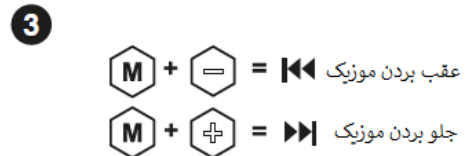

USB Audio

creative.com/support/muvo2
日本語: jp.creative.com/downloads/muvo2

استریو بیسیم: Link